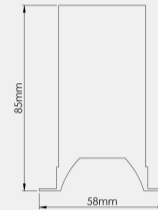

Product Code:

GRT-58-D

Luminaire Type:

Recessed with Trim

Body Construction:

Highest grade extruded aluminum Aluminum profile single max. length available in 3380mm

Body Surface Finishes:

Natural Silver anodized finish / Texture White / Texture Black / Texture Grey / Any Other RAL color possible on Request

IP Rating:

40

PHYSICAL

Dimension W x H x L*:

58x85x1130mm

Fixing System:

Recessed Mounting Brackets

LED