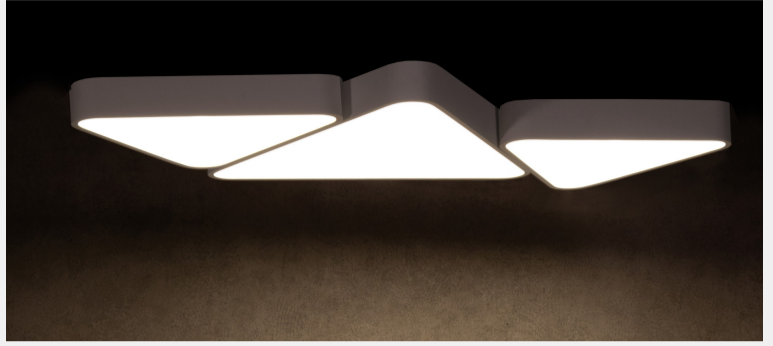

Soft triang0 - Ceiling

DATA SHEET

PROJECT: _____

TYPE: _____

NOTES: _____

QUANTITY: _____

DATE: _____

GENERAL

Product Code:

STC-450 / STC-600 / STC-900

Luminaire Type:

Ceiling Mounted

Body Construction:

Highest grade extruded aluminum

Body Surface Finishes:

Texture White / Texture Black / Texture Grey /
Any Other RAL color possible on Request

IP Rating:

40

PHYSICAL

Dimension L x H:

450x85mm 600x85mm 900x85mm

Fixing System:

Ceiling Mounted with Screw

LED

Light Source:

LED

CCT:

3000K / 4000K / 5700K / TW (Tunable White)
2700-6500K Possible only for 600 mm / 900mm

CRI:

80+, 90+ (Available on request)

MacAdam Step:

3

OPTICAL

Light Distribution:

Direct

Diffuser:

Satin Finished PC Opal Diffuser, Micro-
Prismatic Diffuser

UGR:

< 22 with Opal Diffuser, < 19 with Micro-
Prismatic Diffuser

ELECTRICAL

System Wattage:

35W / 45W / 75W

Luminous Flux:

2450lm / 3150lm / 5250lm

Power Factor:

0.94

DRIVER

Non-Dimmable

DALI Dimmable

0-10V Analogue

Bluetooth 4.0 CASAMBI remote control through App