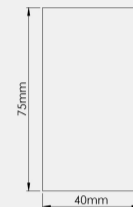

Product Code:

RM-40-D

Luminaire Type:

Recessed - Trimless

Body Construction:

Highest grade extruded aluminum Aluminum profile single max. length available in 3380mm

Body Surface Finishes:

Natural anodized finish / Texture White / Texture Black / Texture Grey / Any Other RAL color possible on Request (Any Contrast color also possible)

IP Rating:

40

PHYSICAL

Dimension W x H x L*:

40x75x1130mm

Fixing System:

Recessed Mounting Brackets

LED