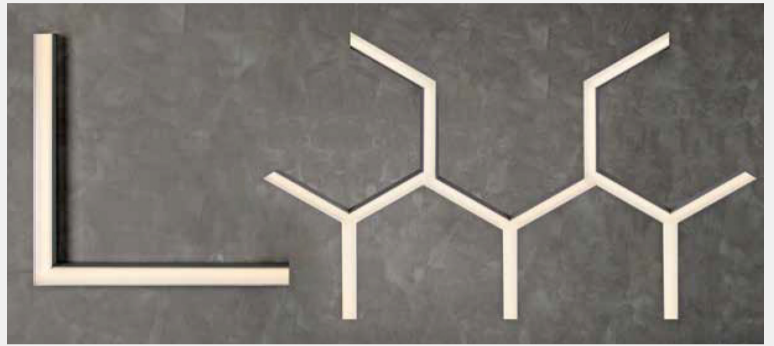

Luminaire Type:

Ceiling Mounted

Body Construction:

Highest grade extruded aluminum

Body Surface Finishes:

Texture White / Texture Black / Texture Grey /
Any Other RAL color possible on Request

IP Rating:

40