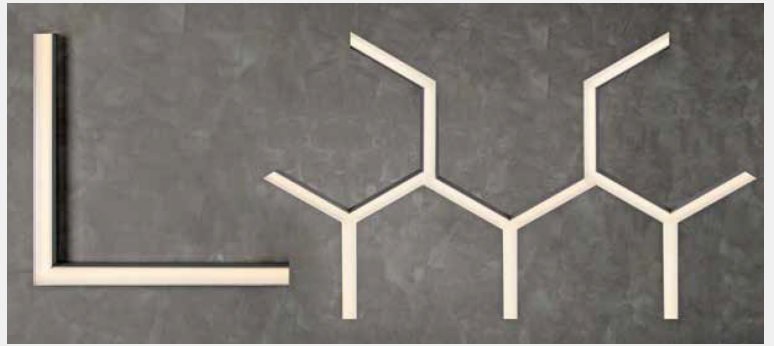

Luminaire Type:

Ceiling Mounted

Body Construction:

Highest grade extruded aluminum

Body Surface Finishes:

Texture White / Texture Black / Texture Grey /
Any Other RAL color possible on Request

IP Rating:

40

PHYSICAL

Dimension W x H:

40x75 mm

Fixing System:

Ceiling Mounted with Screw

LED

Light Source:

LED