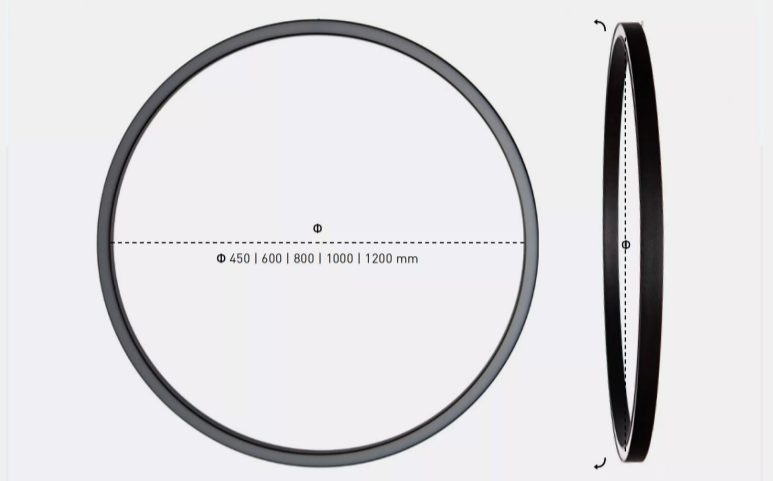

### PHYSICAL

**Dimension  $\Phi$  x H x W:**

450x25x20mm 600x25x20mm 800x25x20mm  
1000x25x20mm 1200x25x20mm

**Fixing System:**

1500mm long steel wires with height  
adjustment system