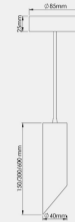

Tubular-40C-Pendant

DATA SHEET

PROJECT: _____

TYPE: _____

NOTES: _____

QUANTITY: _____

DATE: _____

GENERAL

Product Code:

PMC-40-150 / PMC--40-300 / PMC--40-600

Luminaire Type:

Pendant Mounted Tubular shaped Conical cut luminaire with deep recessed lamp placing

Body Construction:

Aluminum

Body Surface Finishes:

Texture White / Texture Black / Texture Graphite / Any other RAL contrast color possible on Request

IP Rating:

20 / 40 / 54

PHYSICAL

Dimension Φ x H:

40mm x 150mm 40mm x 300mm 40mm x 600mm

Fixing System:

1500mm Long Electrical Cable with Round canopy

LED

OPTICAL

Light Distribution:

Direct

Visual Cut Off:

30*

Beam Angle:

24* , 40* , 60*

ELECTRICAL