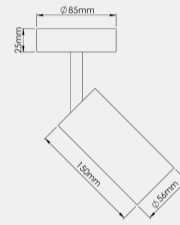

Tubular 5897-Base mounted DATA SHEET

PROJECT: _____

TYPE: _____

NOTES: _____

QUANTITY: _____

DATE: _____

GENERAL

Product Code:

5897

Luminaire Type:

Ceiling Mounted adjustable Tubular shaped luminaire with deep recessed lamp placing

Body Construction:

Aluminum

Body Surface Finishes:

Texture White / Texture Black / Texture Graphite / Any Other RAL contrast color possible on Request

IP Rating:

20 / 40 / 54

LED

Light Source:

Led

CCT:

3000K / 4000K / 5000K

CRI:

80+, 90+, Available on request

MacAdam Step:

3

OPTICAL

Light Distribution:

Direct

Visual Cut Off:

30*

Beam Angle:

24* , 40*

ELECTRICAL

System Wattage:

5W-GU10 / 10.9W-GU10

Luminous Flux:

80lm/W at Luminaire level

Power Factor:

0.94