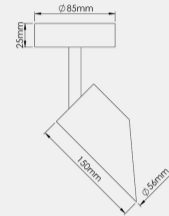

Tubular-5897-C Base mounted Conical

DATA SHEET

PROJECT: _____

TYPE: _____

NOTES: _____

QUANTITY: _____

DATE: _____

GENERAL

Product Code:

5897-C

Luminaire Type:

Ceiling Mounted adjustable Tubular shaped luminaire with deep recessed lamp placing with Conical cut

Body Construction:

Aluminum

Body Surface Finishes:

Texture White / Texture Black / Texture Graphite / Any other RAL contrast color possible on Request

IP Rating:

20 / 40 / 54

PHYSICAL

Dimension Φ x H:

56mm x 150mm

Fixing System:

Ceiling mounted with round canopy

LED

OPTICAL

Light Distribution:

Direct

Visual Cut Off:

30*

Beam Angle:

24* , 40*

ELECTRICAL