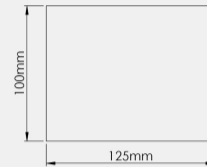

IP Rating:

20 / 40 / 54

PHYSICAL

Dimension Φ x H :

125x100mm

Fixing System:

Ceiling mounted with screw

LED