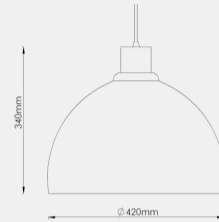

IP Rating:

20

PHYSICAL

Dimension Φ x H:

420mm X 340mm

LED

Light Source:

LED