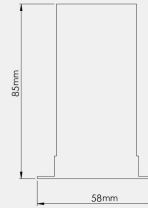

### GENERAL

**Product Code:**

RWWT-58 Wall Washer

**Luminaire Type:**

Recessed with Trim

**Body Construction:**

Highest grade extruded aluminum Aluminum profile single max. length available in 3380mm

**Body Surface Finishes:**

### PHYSICAL

**Dimension W x H x L\*:**

58x85x1130mm

**Fixing System:**

Recessed Mounting Brackets