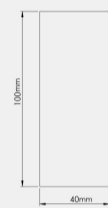

Product Code:

WMWW-40-DI

Luminaire Type:

Wall Mounted

Body Construction:

Highest grade extruded aluminum Aluminum profile single max. length available in 3380mm

Body Surface Finishes:

Natural anodized finish / Texture White / Texture Black / Texture Grey / Any Other RAL color possible on Request (Any Contrast color also possible)

IP Rating:

40

PHYSICAL

Dimension W x H x L*:

40x100x1130mm

Fixing System:

Wall Mount with Screw

LED