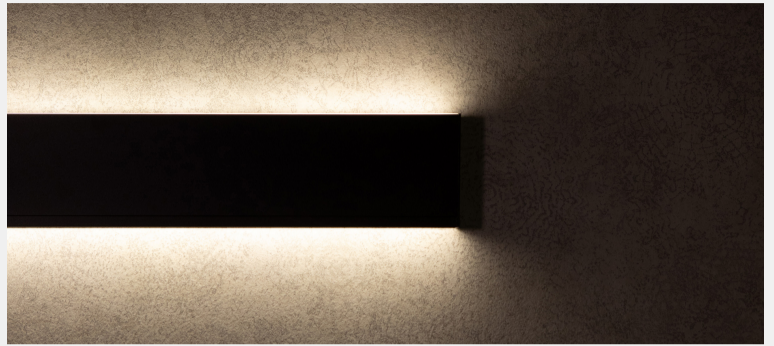

Groove 40 Wall Washer Wall Direct-Indirect

DATA SHEET

PROJECT: _____

TYPE: _____

NOTES: _____

QUANTITY: _____

DATE: _____

GENERAL

Product Code:

WMWW-40-DI

Luminaire Type:

Wall Mounted

Body Construction:

Highest grade extruded aluminum Aluminum profile single max. length available in 3380mm

Body Surface Finishes:

Natural anodized finish / Texture White / Texture Black / Texture Grey / Any Other RAL color possible on Request (Any Contrast color also possible)

IP Rating:

40

PHYSICAL

Dimension W x H x L*:

40x100x1130mm

Fixing System:

Wall Mount with Screw

LED

Light Source:

LED

CCT:

3000K / 4000K / 5700K / TW (Tunable White)
2700-6500K

CRI:

80+, 90+, (Available on request)

MacAdam Step:

3

OPTICAL

Light Distribution:

Asymmetric-Direct-Indirect

Diffuser:

Satin Finished PC Opal Diffuser

UGR:

UGR < 16

ELECTRICAL

System Wattage:

23W-D / 11W-U / 27W-D / 13W-U

Luminous Flux:

3026 lm at Luminaire level / 3400 lm at Luminaire level

Power Factor:

0.94

DRIVER

Non-Dimmable

DALI Dimmable

0-10V Analogue Dimmable

Bluetooth 4.0 CASAMBI remote control through App

*The length mentioned here is only for a single unit but can be changed as per your preference.

*customized product, please contact us for required form and patterns.