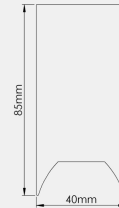

### GENERAL

**Product Code:**

GPM-40-D

**Luminaire Type:**

Pendant

**Body Construction:**

Highest grade extruded aluminum Aluminum profile single max. length available in 3380mm

**Body Surface Finishes:**

### PHYSICAL

**Dimension W x H x L\*:**

40x85x1130mm

**Fixing System:**

1500mm long steel wires with height adjustment