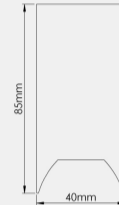

### GENERAL

**Product Code:**

GCM-40-D

**Luminaire Type:**

Recessed with Trim

**Body Construction:**

Highest grade extruded aluminum Aluminum profile single max. length available in 3380mm

**Body Surface Finishes:**

### PHYSICAL

**Dimension W x H x L\*:**

40x85x1130mm

**Fixing System:**

Ceiling Mounted with Screw