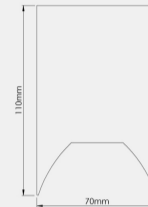

Product Code:

GRM+70-D

Luminaire Type:

Recessed Trimless

Body Construction:

Highest grade extruded aluminum Aluminum profile single max. length available in 3380mm

Body Surface Finishes:

Natural anodized finish / Texture White / Texture Black / Texture Grey / Any Other RAL color possible on Request (Any Contrast color also possible)

IP Rating:

40

PHYSICAL

Dimension W x H x L*:

70x110x1130mm

Fixing System:

Recessed Mounting Brackets

LED