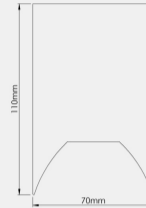

### GENERAL

**Product Code:**

GCM+70-D

**Luminaire Type:**

Ceiling Mounted

**Body Construction:**

Highest grade extruded aluminum Aluminum profile single max. length available in 3380mm

**Body Surface Finishes:**

### PHYSICAL

**Dimension W x H x L\*:**

70x110x1130mm

**Fixing System:**

Surface Mount with Screw