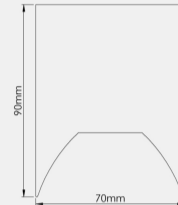

Product Code:

GPM-70-D

Luminaire Type:

Pendant

Body Construction:

Highest grade extruded aluminum Aluminum profile single max. length available in 3380mm

Body Surface Finishes:

Natural Silver anodized finish / Texture White / Texture Black / Texture Grey / Any Other RAL color possible on Request (Any Contrast color also possible)

IP Rating:

40

PHYSICAL

Dimension W x H x L*:

70x90x1130mm

Fixing System:

1500mm long steel wires with height adjustment system

LED