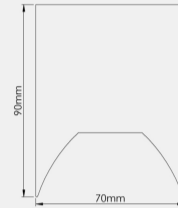

Product Code:

GPM-70-D

Luminaire Type:

Pendant

Body Construction:

Highest grade extruded aluminum Aluminum profile single max. length available in 3380mm

Body Surface Finishes:

Natural Silver anodized finish / Texture White / Texture Black / Texture Grey / Any Other RAL color possible on Request (Any Contrast color also possible)

IP Rating:

40

PHYSICAL

Dimension W x H x L*:

70x90x1130mm

Fixing System:

1500mm long steel wires with height adjustment system

LED