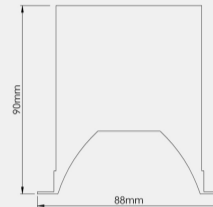

### GENERAL

**Product Code:**

GRT-88-D

**Luminaire Type:**

Recessed

**Body Construction:**

Highest grade extruded aluminum Aluminum profile single max. length available in 3380mm

**Body Surface Finishes:**

### PHYSICAL

**Dimension W x H x L\*:**

88x90x1130mm

**Fixing System:**

Recessed Mounting Brackets