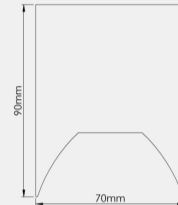

Product Code:

GCM-70-D

Luminaire Type:

Ceiling Mounted

Body Construction:

Highest grade extruded aluminum Aluminum profile single max. length available in 3380mm

Body Surface Finishes:

Natural Silver anodized finish / Texture White / Texture Black / Texture Grey / Any Other RAL color possible on Request

IP Rating:

40

PHYSICAL

Dimension W x H x L*:

70x90x1130mm

Fixing System:

Surface Mount with Screw

LED