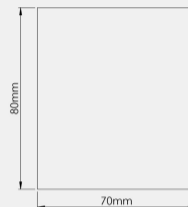

Product Code:

RM-70-D

Luminaire Type:

Recessed

Body Construction:

Highest grade extruded aluminum Aluminum profile single max. length available in 3380mm

Body Surface Finishes:

Natural anodized finish / Texture White / Texture Black / Texture Grey / Any Other RAL color possible on Request (Any Contrast color also possible)

IP Rating:

40

PHYSICAL

Dimension W x H x L*:

70x80x1130mm

Fixing System:

Recessed Mounting Brackets

LED