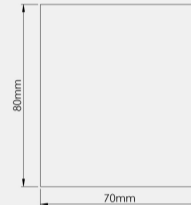

Product Code:

CM-70-D

Luminaire Type:

Ceiling Mounted

Body Construction:

Highest grade extruded aluminum Aluminum profile single max. length available in 3380mm

Body Surface Finishes:

Natural anodized finish / Texture White / Texture Black / Texture Grey / Any Other RAL color possible on Request (Any Contrast color also possible)

IP Rating:

40

PHYSICAL

Dimension W x H x L*:

70x80x1130mm

Fixing System:

Ceiling Mounted with Screw

LED