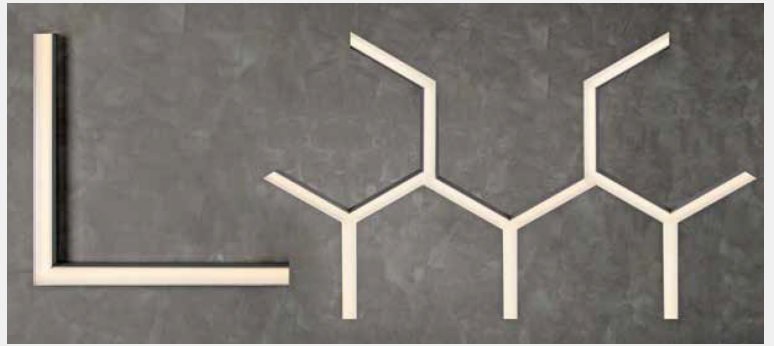

Luminaire Type:

Ceiling Mounted

Body Construction:

Highest grade extruded aluminum

Body Surface Finishes:

Texture White / Texture Black / Texture Grey /
Any Other RAL color possible on Request

IP Rating:

40