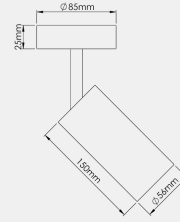

Tubular 5897-Base mounted DATA SHEET

PROJECT: _____

TYPE: _____

NOTES: _____

QUANTITY: _____

DATE: _____

GENERAL

Product Code:

5897

Luminaire Type:

Ceiling Mounted adjustable Tubular shaped luminaire with deep recessed lamp placing

Body Construction:

Aluminum

Body Surface Finishes:

Texture White / Texture Black / Texture Graphite / Any Other RAL contrast color possible on Request

IP Rating:

20 / 40 / 54

LED

Light Source:

Led

CCT:

3000K / 4000K / 5000K

CRI:

80+, 90+, Available on request

MacAdam Step:

3

OPTICAL

Light Distribution:

Direct

Visual Cut Off:

30*

Beam Angle:

24* , 40*

ELECTRICAL

System Wattage:

5W-GU10 / 10.9W-GU10

Luminous Flux:

80lm/W at Luminaire level

Power Factor:

0.94