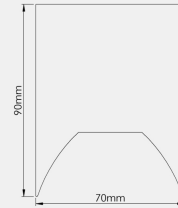

### GENERAL

**Product Code:**

GPM-70-D

**Luminaire Type:**

Pendant

**Body Construction:**

Highest grade extruded aluminum Aluminum profile single max. length available in 3380mm

**Body Surface Finishes:**

### PHYSICAL

**Dimension W x H x L\*:**

70x90x1130mm

**Fixing System:**

1500mm long steel wires with height adjustment system