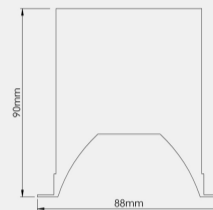

Product Code:

GRT-88-D

Luminaire Type:

Recessed

Body Construction:

Highest grade extruded aluminum Aluminum profile single max. length available in 3380mm

Body Surface Finishes:

Natural Silver anodized finish / Texture White / Texture Black / Texture Grey / Any Other RAL color possible on Request (Any Contrast color also possible)

IP Rating:

40

PHYSICAL

Dimension W x H x L*:

88x90x1130mm

Fixing System:

Recessed Mounting Brackets

LED