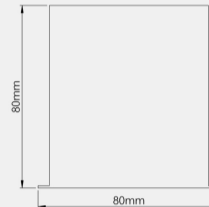

### GENERAL

**Product Code:**

RMWT-80-D

**Luminaire Type:**

Recessed

**Body Construction:**

Highest grade extruded aluminum Aluminum profile single max. length available in 3380mm

**Body Surface Finishes:**

### PHYSICAL

**Dimension W x H x L\*:**

80x80x1130mm

**Fixing System:**

Recessed Mounting Brackets